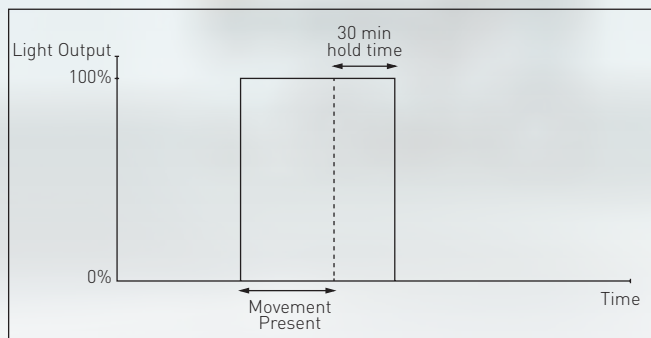

SPECIFICATIONS

- Ideal alternative for T5 equivalents
- Available in 2 foot, 4 foot or 5 foot options
- 4,000K LED colour temperature
- CRI > 80
- 50,000 hours L70
- IP65 Weatherproof
- IK08 Impact Resistant
- Stainless steel hinging diffuser clips
- Polycarbonate body and diffuser
- Large terminal block for ease of installation
- Dedicated LED Engine for optimum light output and distribution
- Quick release gear tray toggles for ease of maintenance

DIMENSIONS

L6 = 664mm, L12 = 1274mm, L15 = 1574mm

Stainless steel hinging diffuser clips

CRI > 80

IP65 Weatherproof

FURTHER ENERGY SAVINGS WITH INTEGRATED MICROWAVE ON/OFF SENSOR OPTIONS

ON/OFF SENSOR FUNCTION