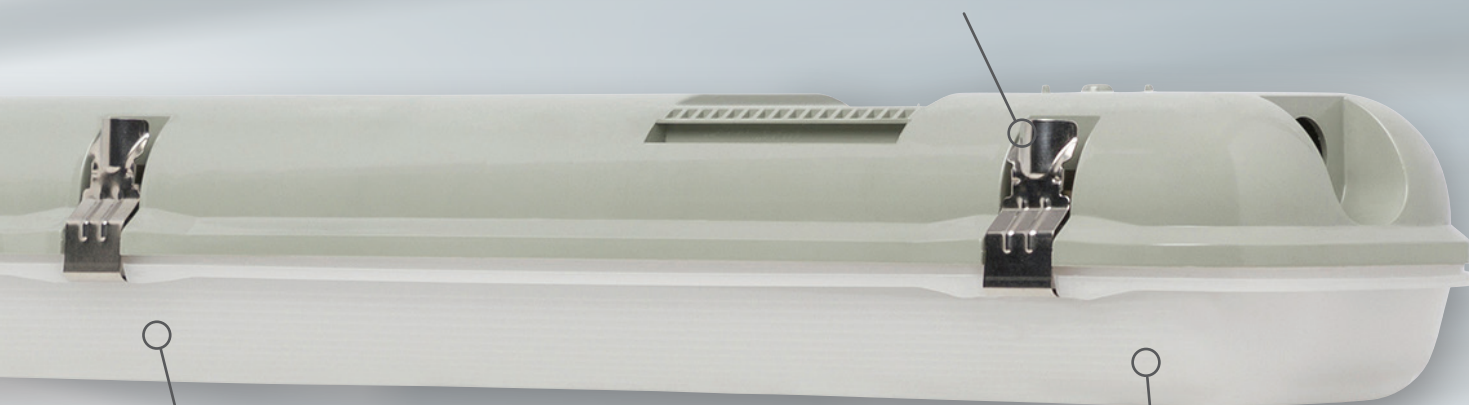

ECONOMY WEATHERPROOF LED BATTEN

DESIGNED FOR DAMP, DUSTY,
AND HUMID AREAS

ECONOMY WEATHERPROOF LED BATTEN

Polycarbonate body and diffuser

IK08 Impact Resistant

4,000K LED colour temperature

**IDEAL FOR CARPARKS, SHOPPING CENTRES,
STAIRWELLS, INDUSTRIAL SITES AND
GENERAL SECURITY LIGHTING.**

SPECIFICATIONS

- Ideal alternative for T5 equivalents
- Available in 2 foot, 4 foot or 5 foot options
- 4,000K LED colour temperature
- CRI > 80
- 50,000 hours L70
- IP65 Weatherproof
- IK08 Impact Resistant
- Stainless steel hinging diffuser clips
- Polycarbonate body and diffuser
- Large terminal block for ease of installation
- Dedicated LED Engine for optimum light output and distribution
- Quick release gear tray toggles for ease of maintenance

DIMENSIONS

L6 = 664mm, L12 = 1274mm, L15 = 1574mm

Stainless steel hinging diffuser clips

CRI > 80

IP65 Weatherproof

FURTHER ENERGY SAVINGS WITH INTEGRATED MICROWAVE ON/OFF SENSOR OPTIONS

ON/OFF SENSOR FUNCTION