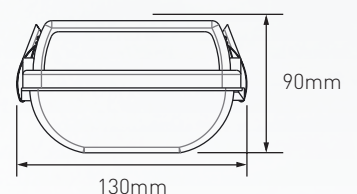

SPECIFICATIONS

- Ideal alternative for T5 equivalents
- Available in 2 foot, 4 foot or 5 foot options
- 4,000K LED colour temperature
- CRI > 80
- 50,000 hours L70
- IP65 Weatherproof
- IK08 Impact Resistant
- Stainless steel hinging diffuser clips
- Polycarbonate body and diffuser
- Large terminal block for ease of installation
- Dedicated LED Engine for optimum light output and distribution
- Quick release gear tray toggles for ease of maintenance

DIMENSIONS

L6 = 664mm, L12 = 1274mm, L15 = 1574mm

Stainless steel hinging diffuser clips

CRI > 80

IP65 Weatherproof

FURTHER ENERGY SAVINGS WITH INTEGRATED MICROWAVE ON/OFF SENSOR OPTIONS

ON/OFF SENSOR FUNCTION