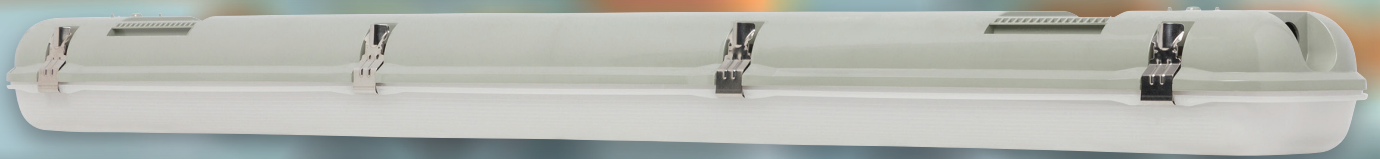

ECONOMY WEATHERPROOF LED BATTEN

DESIGNED FOR DAMP, DUSTY,
AND HUMID AREAS

ECONOMY WEATHERPROOF LED BATTEN

Polycarbonate body and diffuser

IK08 Impact Resistant

4,000K LED colour temperature

**IDEAL FOR CARPARKS, SHOPPING CENTRES,
STAIRWELLS, INDUSTRIAL SITES AND
GENERAL SECURITY LIGHTING.**

SPECIFICATIONS

- Ideal alternative for T5 equivalents
- Available in 2 foot, 4 foot or 5 foot options
- 4,000K LED colour temperature
- CRI > 80
- 50,000 hours L70
- IP65 Weatherproof
- IK08 Impact Resistant
- Stainless steel hinging diffuser clips
- Polycarbonate body and diffuser
- Large terminal block for ease of installation
- Dedicated LED Engine for optimum light output and distribution
- Quick release gear tray toggles for ease of maintenance

DIMENSIONS

L6 = 664mm, L12 = 1274mm, L15 = 1574mm

Stainless steel hinging diffuser clips

CRI > 80

IP65 Weatherproof

FURTHER ENERGY SAVINGS WITH INTEGRATED MICROWAVE ON/OFF SENSOR OPTIONS

ON/OFF SENSOR FUNCTION

Galaxy emergency models

- Embedded Bluetooth for smart device connectivity
- Wireless Low Power Wide Area Network type of communications utilising the LoRa platform
- LoRa communication to maximise reliability, coverage and infiltration