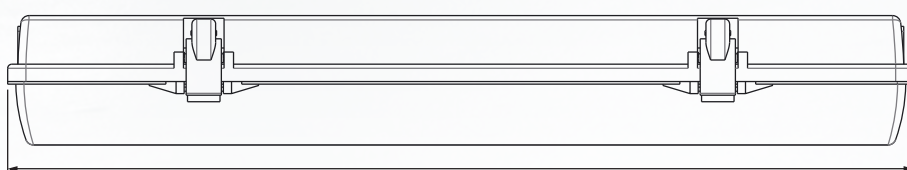

SPECIFICATIONS

- Ideal alternative for T5 equivalents
- Available in 2 foot, 4 foot or 5 foot options
- 4,000K LED colour temperature
- CRI > 80
- 50,000 hours L70
- IP65 Weatherproof
- IK08 Impact Resistant
- Stainless steel hinging diffuser clips
- Polycarbonate body and diffuser
- Large terminal block for ease of installation
- Dedicated LED Engine for optimum light output and distribution
- Quick release gear tray toggles for ease of maintenance

DIMENSIONS

L6 = 664mm, L12 = 1274mm, L15 = 1574mm

Stainless steel hinging diffuser clips

CRI > 80

IP65 Weatherproof

FURTHER ENERGY SAVINGS WITH INTEGRATED MICROWAVE ON/OFF SENSOR OPTIONS

ON/OFF SENSOR FUNCTION