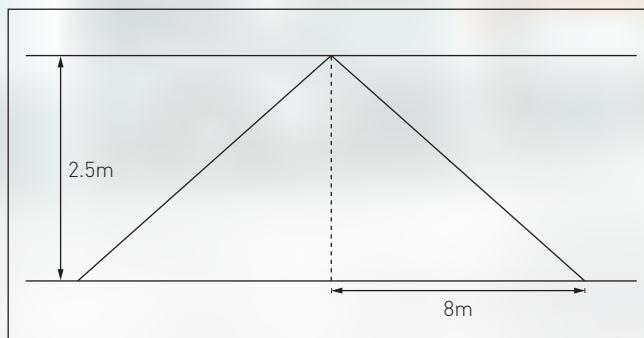

DETECTION RANGE

EMERGENCY LIGHTING OPTIONS

Advantages of Lithium-ion models

- iSmart™ temperature sensing technology for the LIION battery
- Electronics designed to lengthen the life of the battery, minimising maintenance costs
- Environmentally friendly battery

Galaxy emergency models

- Embedded Bluetooth for smart device connectivity
- Wireless Low Power Wide Area Network type of communications utilising the LoRa platform
- LoRa communication to maximise reliability, coverage and infiltration